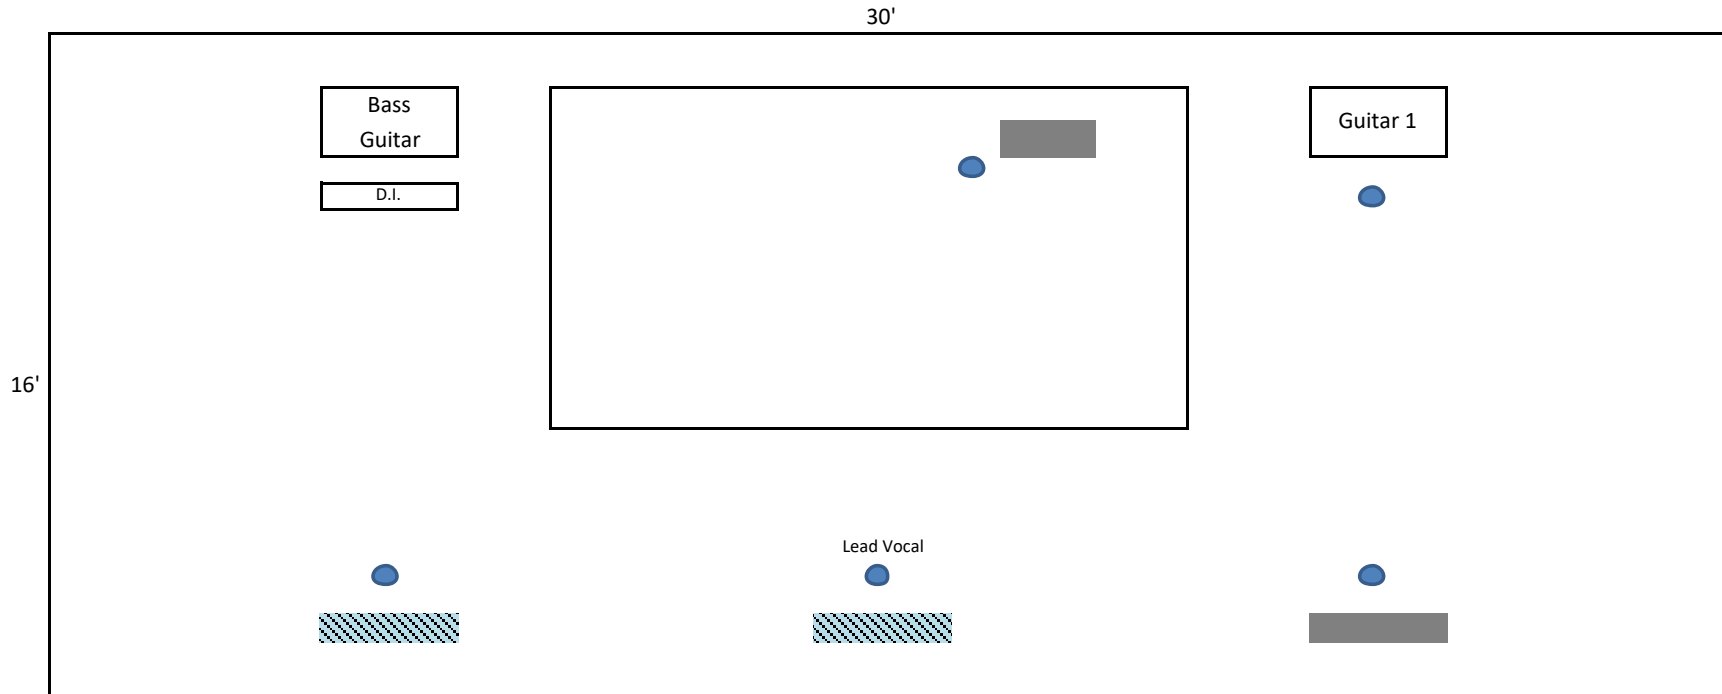

## Stage Plot / Tech Rider

- |                     |                |
|---------------------|----------------|
| 1. VOCAL            | 11. Rack tom   |
| 2. VOCAL            | 12. Floor tom  |
| 3. VOCAL            | 13. Floor tom  |
| 4. VOCAL            | 14. High hat   |
| 5. Guitar Left/Mono | 15. Overhead   |
| 6. Guitar Right     | 16. Overhead   |
| 7. Bass guitar      | 17. Open (EFX) |
| 8. Kick drum        | 18. Open (EFX) |
| 9. Snare drum       | 19. Open (EFX) |
| 10. Rack tom        | 20. Open (EFX) |

### Legend

- Microphone
- Monitor
- Monitor (In-Ear preferable)

\* 4x monitor mixes (minimum) required. Two vocals with In-Ear monitor.

\* 8 X 10 drum riser if available.

\* Lead vocal uses personal wireless microphone and stand.