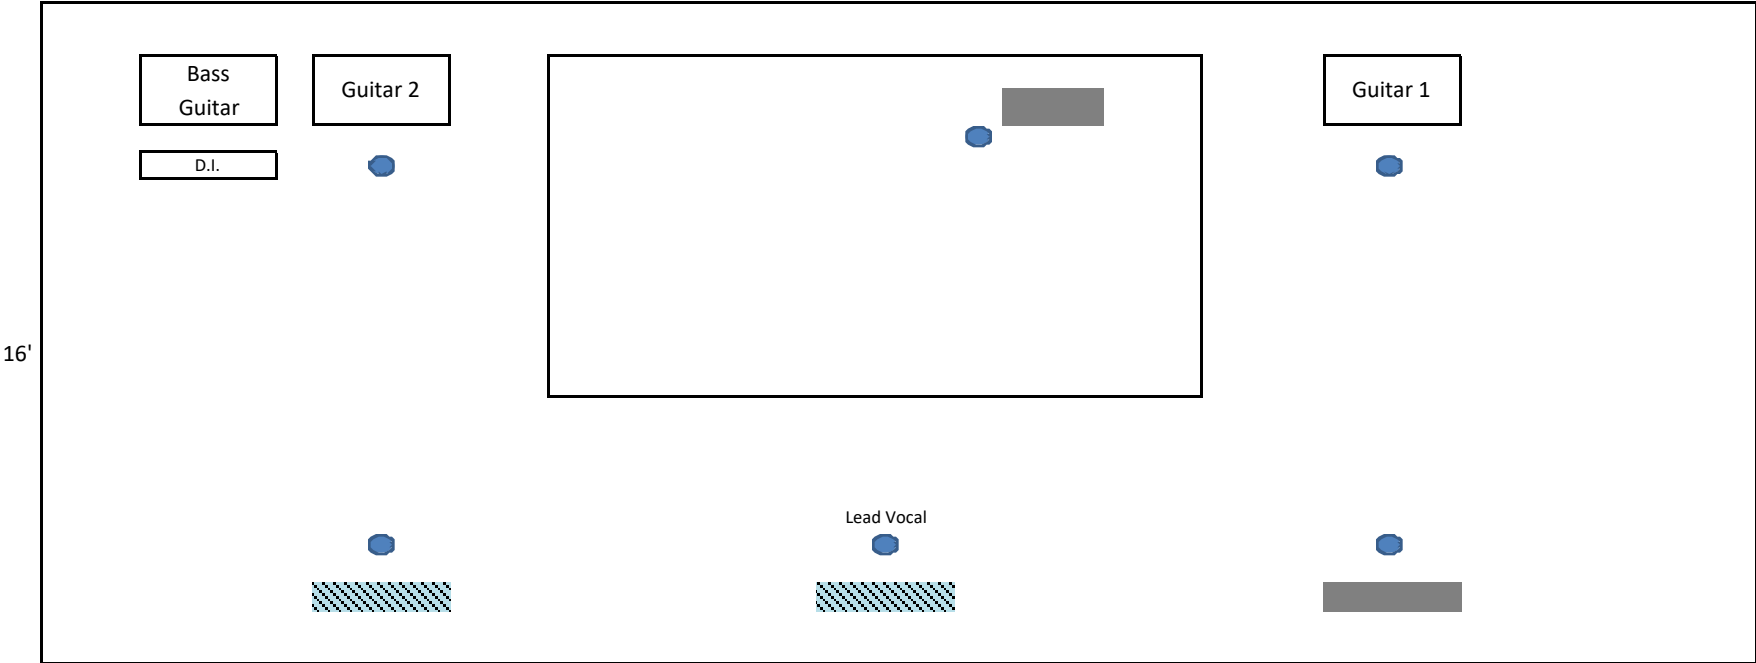

## Stage Plot / Tech Rider

30'

- |                |                |
|----------------|----------------|
| 1. VOCAL       | 11. Rack tom   |
| 2. VOCAL       | 12. Floor tom  |
| 3. VOCAL       | 13. Floor tom  |
| 4. VOCAL       | 14. High hat   |
| 5. Guitar 1    | 15. Overhead   |
| 6. Guitar 2    | 16. Overhead   |
| 7. Bass guitar | 17. Open (EFX) |
| 8. Kick drum   | 18. Open (EFX) |
| 9. Snare drum  | 19. Open (EFX) |
| 10. Rack tom   | 20. Open (EFX) |

**Legend**

-  Microphone
-  Monitor
-  Monitor (In-Ear preferable)

\* 4x monitor mixes (minimum) required. Two vocals with In-Ear monitor preferable.  
 \* 8 X 10 drum riser if available.  
 \* Lead vocal uses personal wireless microphone and stand.