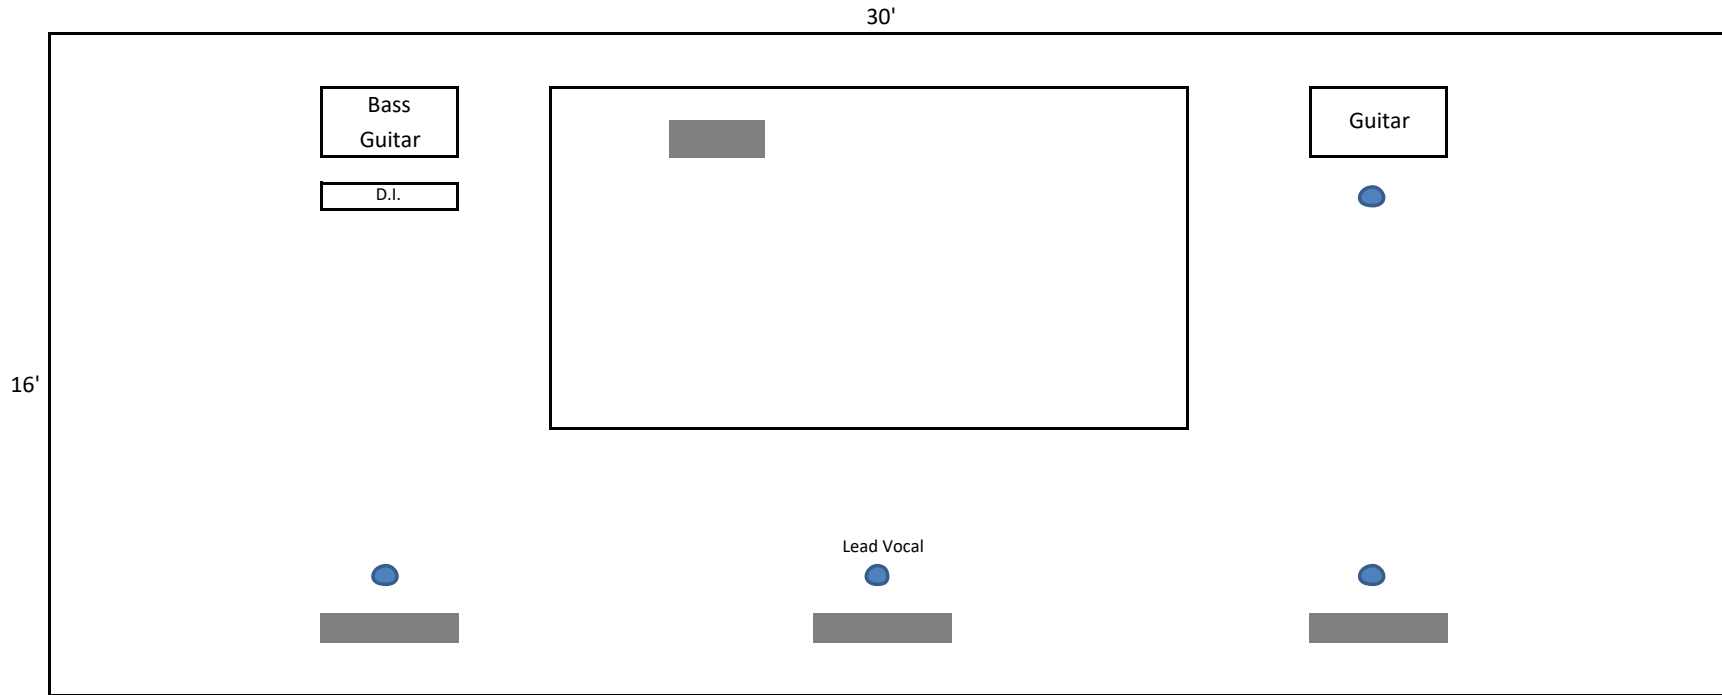

## Stage Plot / Tech Rider

- |                |                |
|----------------|----------------|
| 1. Lead vocal  | 11. Rack tom   |
| 2. Vocal       | 12. Floor tom  |
| 3. Vocal       | 13. Floor tom  |
| 4. Open        | 14. High hat   |
| 5. Guitar      | 15. Overhead   |
| 6. Bass guitar | 16. Overhead   |
| 7. Open        | 17. Open (EFX) |
| 8. Kick drum   | 18. Open (EFX) |
| 9. Snare drum  | 19. Open (EFX) |
| 10. Rack tom   | 20. Open (EFX) |

### Legend

- Microphone
- Monitor

\* 4x monitor mixes (minimum) required.

\* 8 X 10 drum riser if available.

\* Lead vocal uses personal wireless microphone and stand.